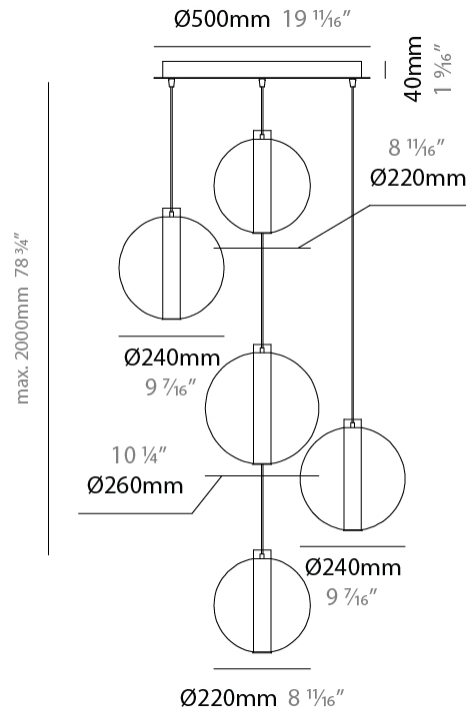

D141228-30K-MBK-AMB-BRZ-RUB-SKB-SMK

base number _____ Color _____ Finish _____ Finish _____
Temperature Options Options

1. To build a product code in our configurator select the specify button on the base model # product page
2. To build a manual product code on this datasheet choose from the options listed below in blue font and add the suffix to the base model #

GENERAL

Series: Oscura Max
Subseries: Oscura Max - 5 Light Cluster
Brand: Cangini & Tucci
Division: Design
Mounting Type: Suspension
Mounting Location: Ceiling
Subcategory: Pendant

PHYSICAL

Shape: Round
Diameter (mm): 560
Diameter (in): 22 1/16"
Height (mm): 560
Height (in): 22 1/16"
Max. Overall Height (mm): 2560
Max. Overall Height (in): 100 13/16"
Light Distribution: Omnidirectional
Weight (kg): 8.555
Weight (lbs): 18.86
Accent Finish: PSS
Fixture Material: Glass / Metal
Cable Details: 2,000mm Transparent cable

ELECTRICAL

Lamp Type: LED (Zhaga Standard)
Input Wattage (W): 39
Total Output Wattage (W): 30
Dimming: Non-Dimmable
Driver Included: Yes
Driver Location: Integrated
Input Voltage (V): 120 - 277
Constant Current (MA): 500mA
Upon Request: Non-Dimming / Phase Dimming (120Vac only) / 0-10V Dimming

LED

Number of LEDs: 5
Color Temperature (°K): 3000
Max. Delivered Lumen (lm): 4330
CRI: >90 CRI

OPTICAL

RATINGS AND CERTIFICATIONS

Certified By: Certified for North American Standards
IP rating: IP20